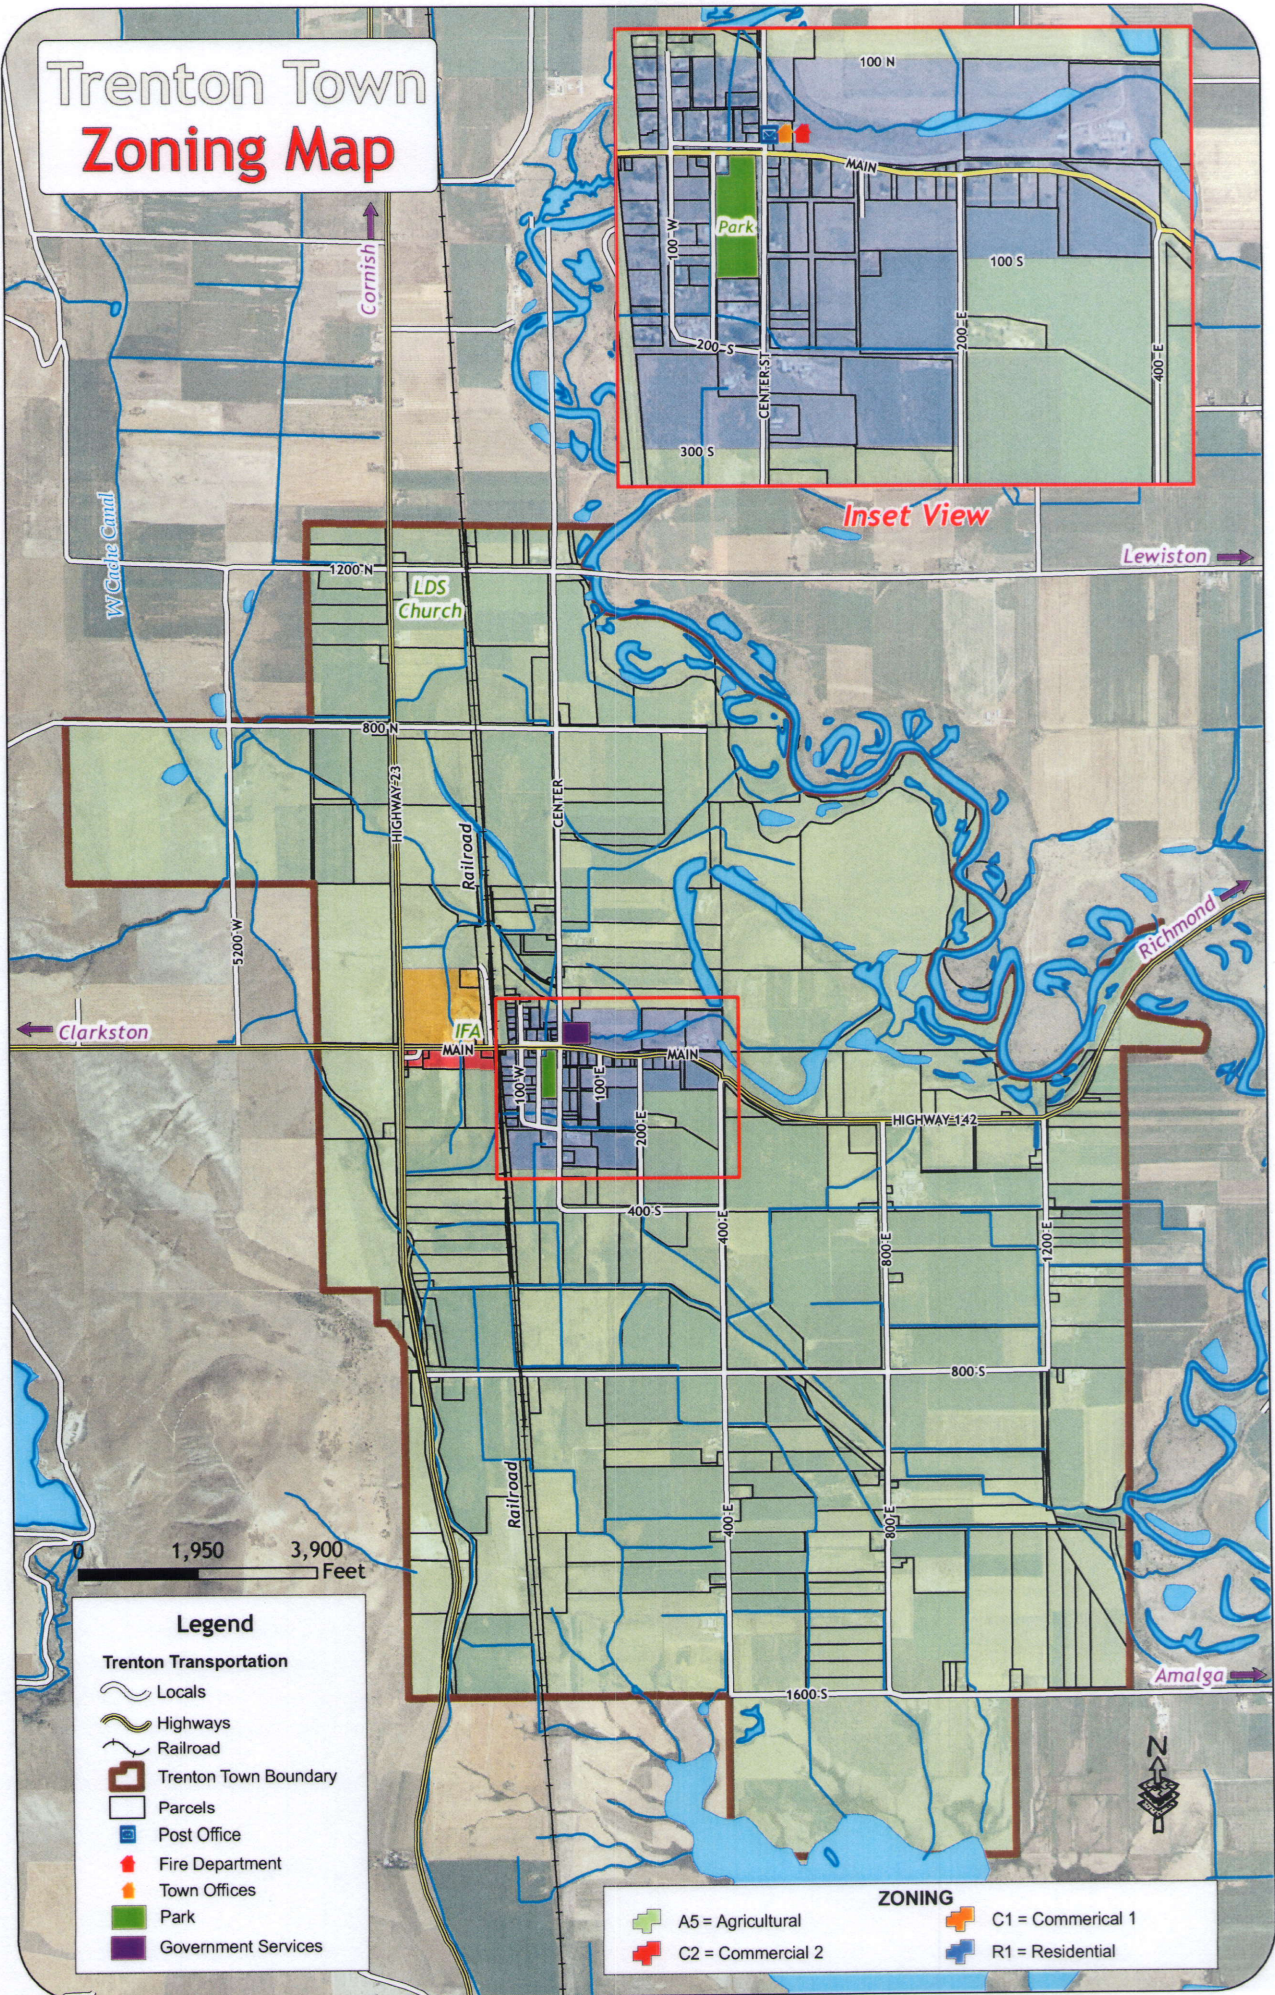

# Trenton Town Zoning Map

*Inset View*

- Legend**
- Trenton Transportation**
- Locals
  - Highways
  - Railroad
  - Trenton Town Boundary
  - Parcels
  - Post Office
  - Fire Department
  - Town Offices
  - Park
  - Government Services

- ZONING**
- A5 = Agricultural
  - C2 = Commercial 2
  - C1 = Commercial 1
  - R1 = Residential